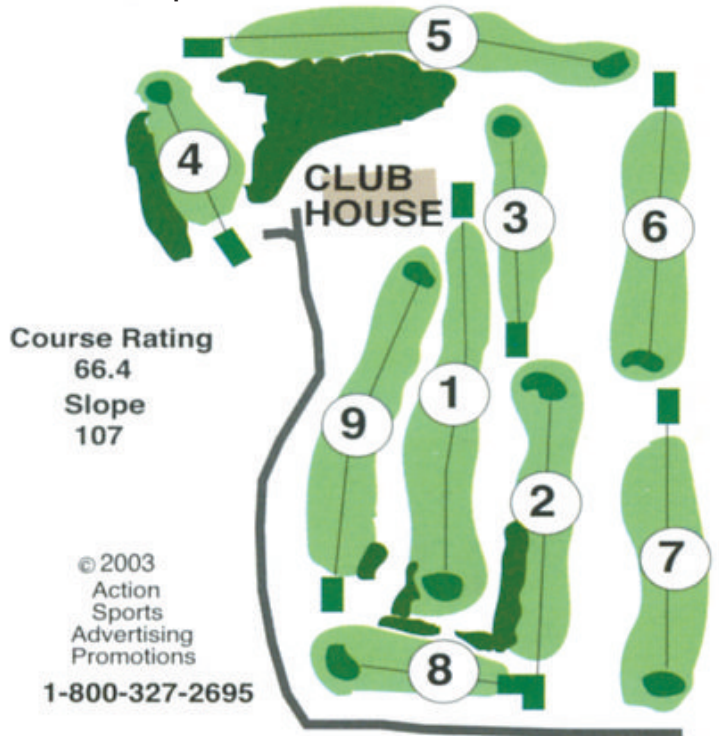

EAGLE GROVE GOLF COURSE

Holes.....9
 Par.....35
 USGA Rating.....66.4
 Slope.....107
 Yards.....2,912

1127 270th Street, Eagle Grove, Iowa • 515-448-4166
 Manager: Maria Elberg
 Course Superintendent: Paul Nesheim

GREEN FEE RATES (includes tax):

9 Holes.....\$12.00
 18 Holes.....\$16.00
 All Day.....\$20.00
 Mondays.....1/2 Price
 Everyday after 5 p.m.....\$10.00

GOLF CART RENTAL:

9 Holes \$10.00 18 Holes \$16.00

GOLF MEMBERSHIPS:

Family.....\$525
 Single.....\$400
 Student.....\$125

LEAGUES

Ladies Day.....Wednesdays until Noon
 Men's Day.....Thursdays Noon-Closing
 Couples Day.....Fridays 6 p.m.

NEW MEMBER DISCOUNT

\$200 - SINGLE
 \$275 - FAMILY

Public Course - Soft Spikes ONLY

2009 TOURNAMENTS

May 25.....3 Man Best Shot
 July 4.....2-Man Ryder Cup
 July 19.....Men's Club Tourney
 July 29.....Ladies Pink Ribbon Tourney
 August 9.....2 Couple Best Shot
 August 23.....4-Man Best Shot
 August 30.....3 Person Best Shot (Willard)
 Sept. 6.....Ducks Unlimited 4 Man Best Shot