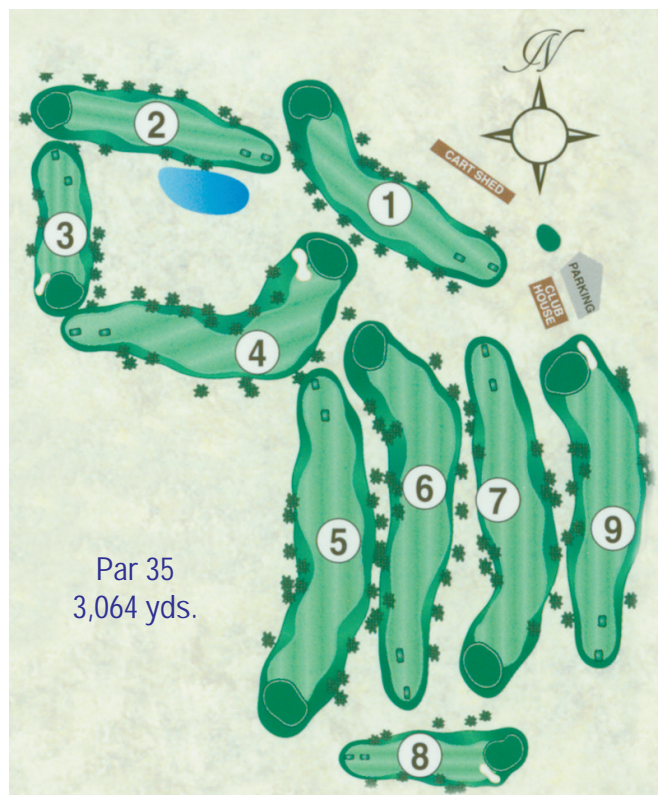

2009 TOURNAMENTS

May 23rd.....2 Person Ryder Cup
June 6th.....3 Person Mixed Best Shot (Must include 1 man & 1 woman)
July 4th.....Mens Amateur
July 19th.....1 Man Scramble
August 3rd.....4 Gal Best Shot
August 9th.....3 Person Best Shot
September 12th.....3 Couple Best Shot

BREAKFAST BUFFET EVERY SUNDAY $8/10:00 TO 1:00